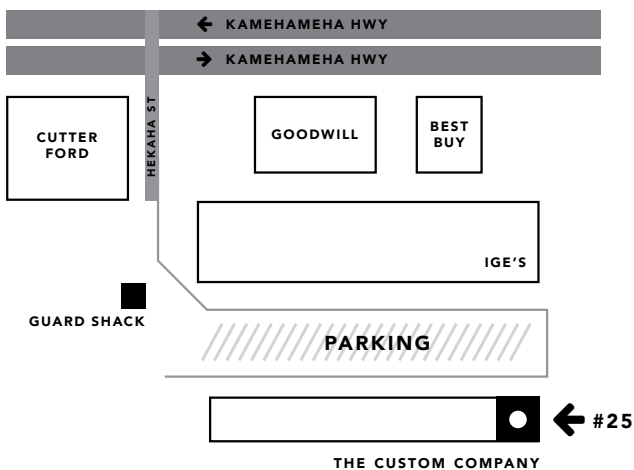

FOUR OPTIONS TO BUY UNIFORMS

- ① Niu Valley Middle School on-campus sale at library
  Thurs., July 6, 2017 from 7:30A–12:00P
  Pay by cash and credit/debit cards only (no checks)
- ② Shop online at www.uniformsbytcc.com
  (Flat rate shipping of $7.95 applies)
- ③ Free delivery and pick-up at Niu Valley Middle School library
  Thurs., May 11, 2017 from 2:00P–5:00P
  Orders must be received by May 8, 2017
  Use code: **NVFREEPU511**
- ④ Visit our store at Harbor Center
  98-027 Hekaha St., #25
  Aiea, Hawaii 96701
  Phone: (808) 799-8191

Store Hours:

Monday–Friday 9:00A–4:00P

Saturday 10:00A–2:00P

Summer Hours (effective Wed., July 5, 2017):

Monday–Saturday 9:00A–5:00P